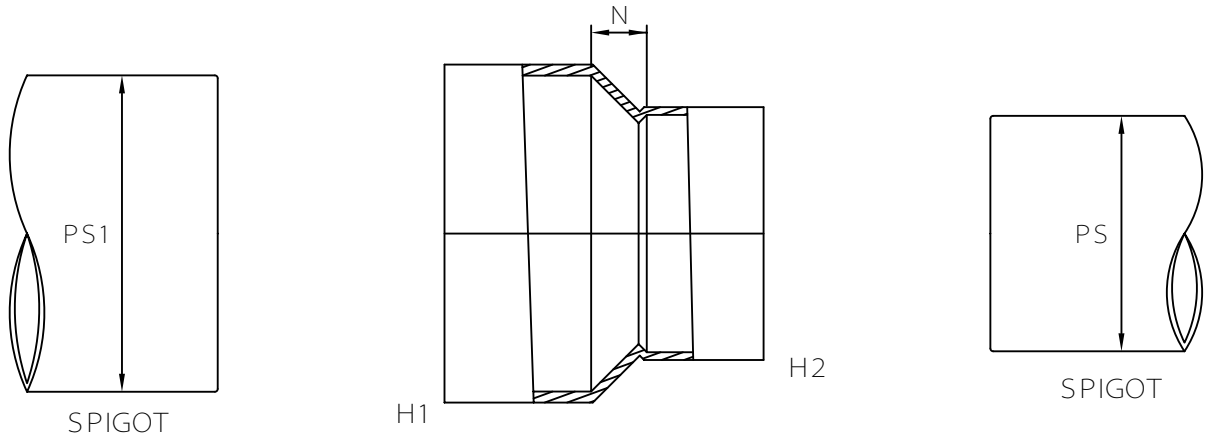

MULTI FITTINGS

LAYING LENGTH

ISSUE DATE: NOV 15/17
SUPERCEDES: MAY 10/05

ADAPTER COUPLING (HxH)

INJECTION MOLDED FITTING (M)

	PS1	SIZE H1xH2	PART NUMBER	N REF	PS
M	SEW - 4.215	4x3	040655	0.875	DWV - 3.500
M	DWV - 4.500	4x4	040725	0.375	SEW - 4.215
M	SEW - 6.275	6x4	040727	1.125	DWV - 4.500
M	DWV - 6.625	6x6	040756	0.500	SEW - 6.275